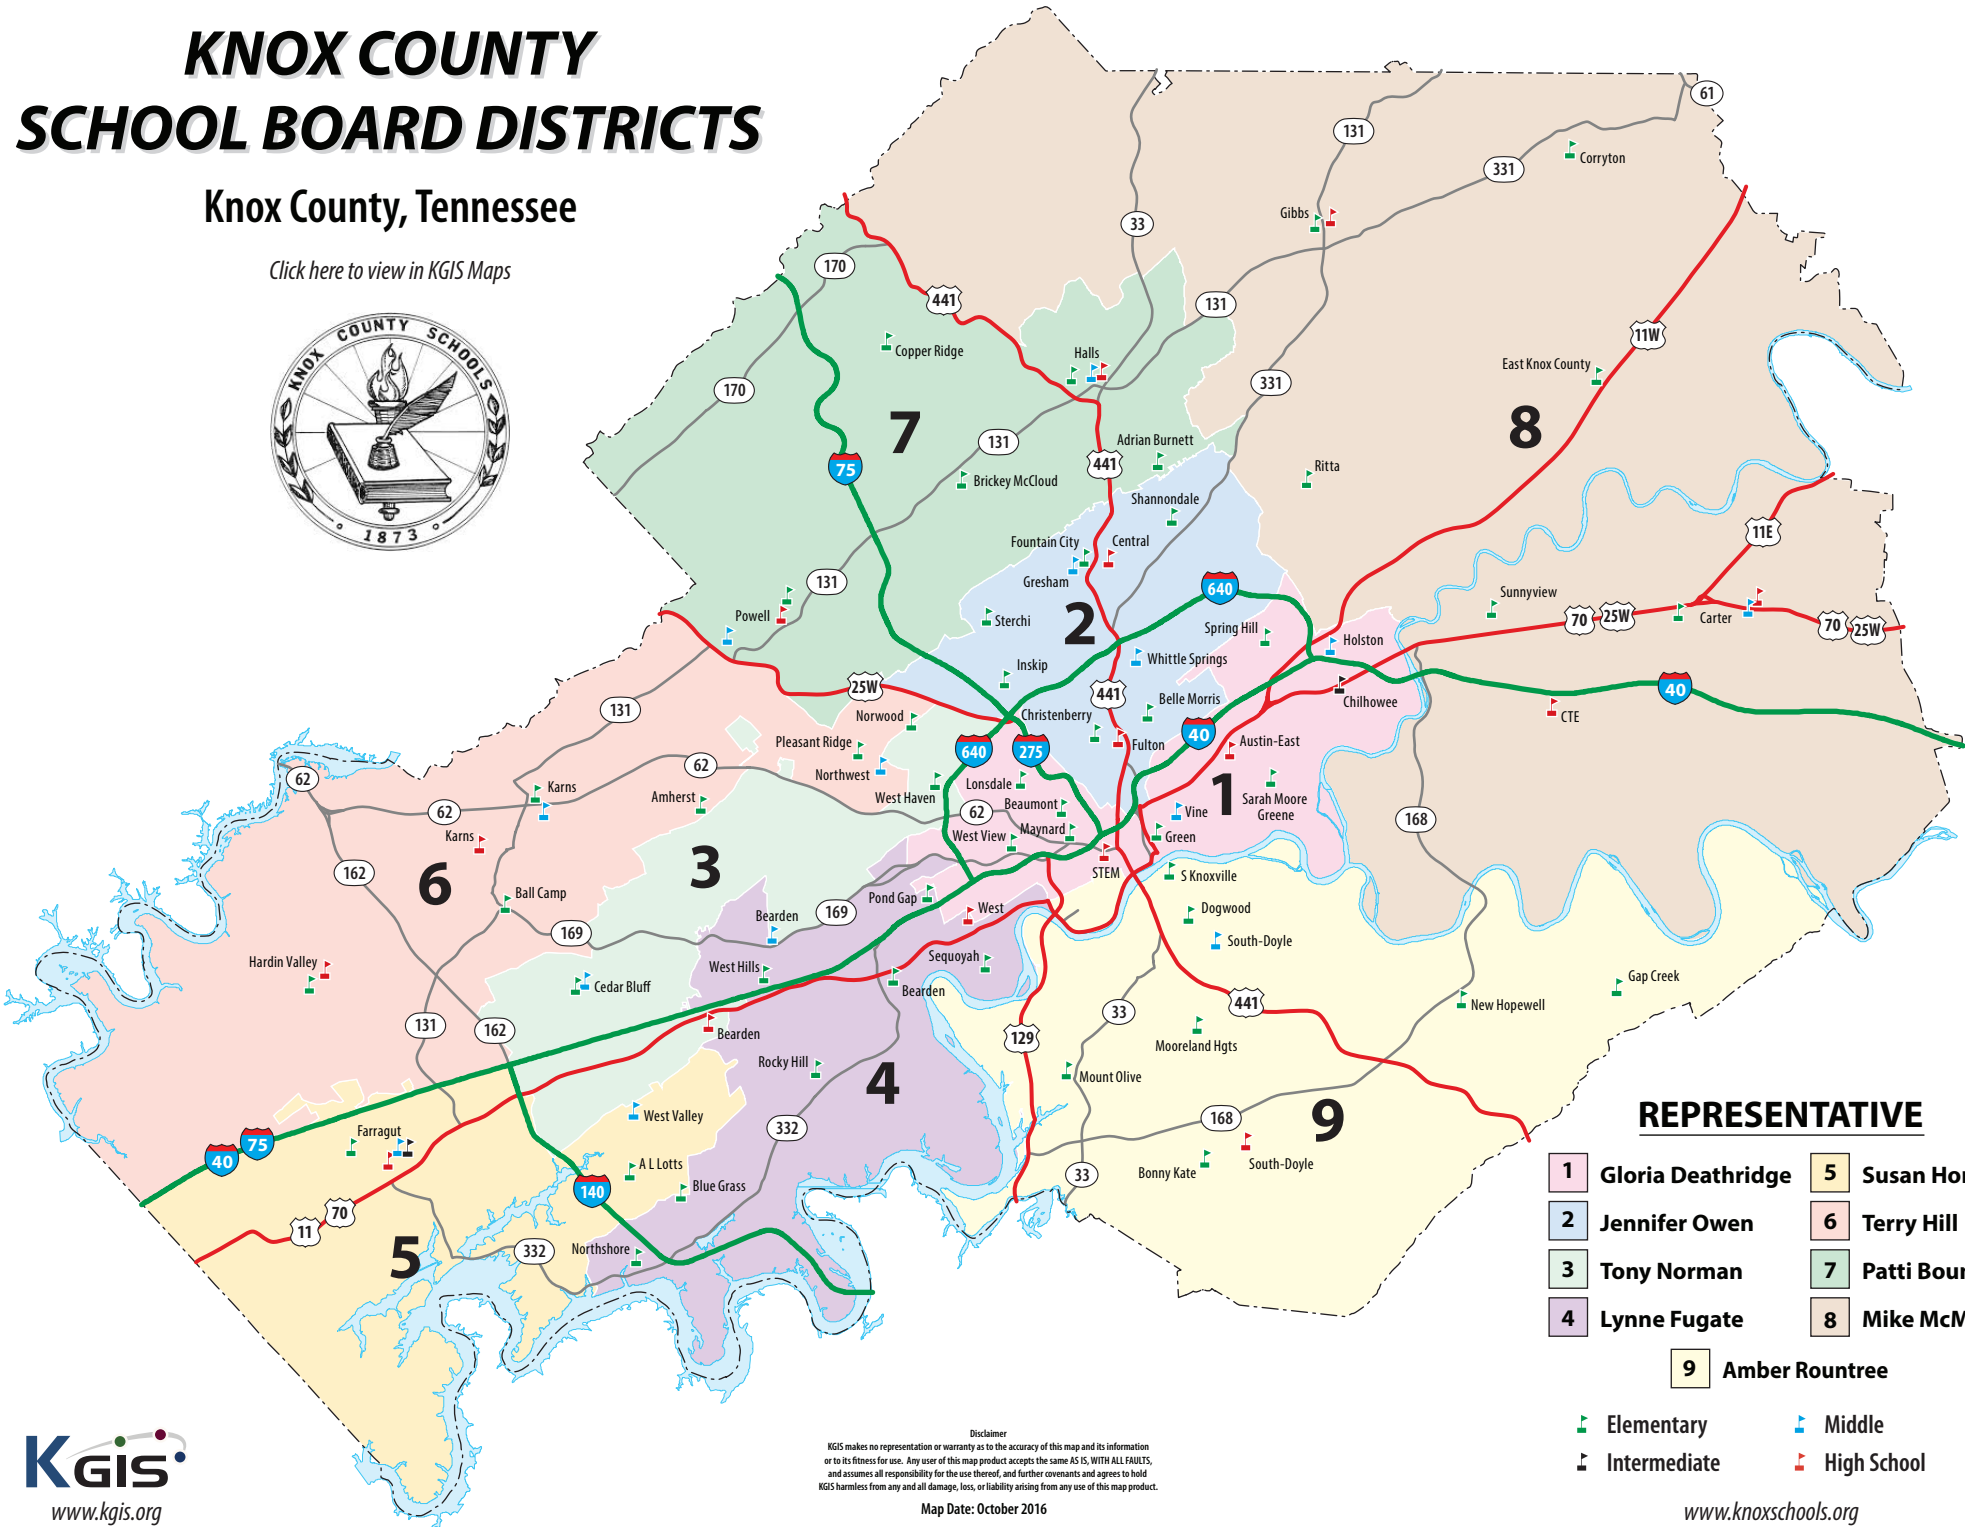

KNOX COUNTY SCHOOL BOARD DISTRICTS

Knox County, Tennessee

[Click here to view in KGIS Maps](#)

REPRESENTATIVE

- | | |
|----------------------------|------------------------|
| 1 Gloria Deathridge | 5 Susan Horn |
| 2 Jennifer Owen | 6 Terry Hill |
| 3 Tony Norman | 7 Patti Bounds |
| 4 Lynne Fugate | 8 Mike McMillan |
| 9 Amber Rountree | |

- Elementary
- Middle
- Intermediate
- High School