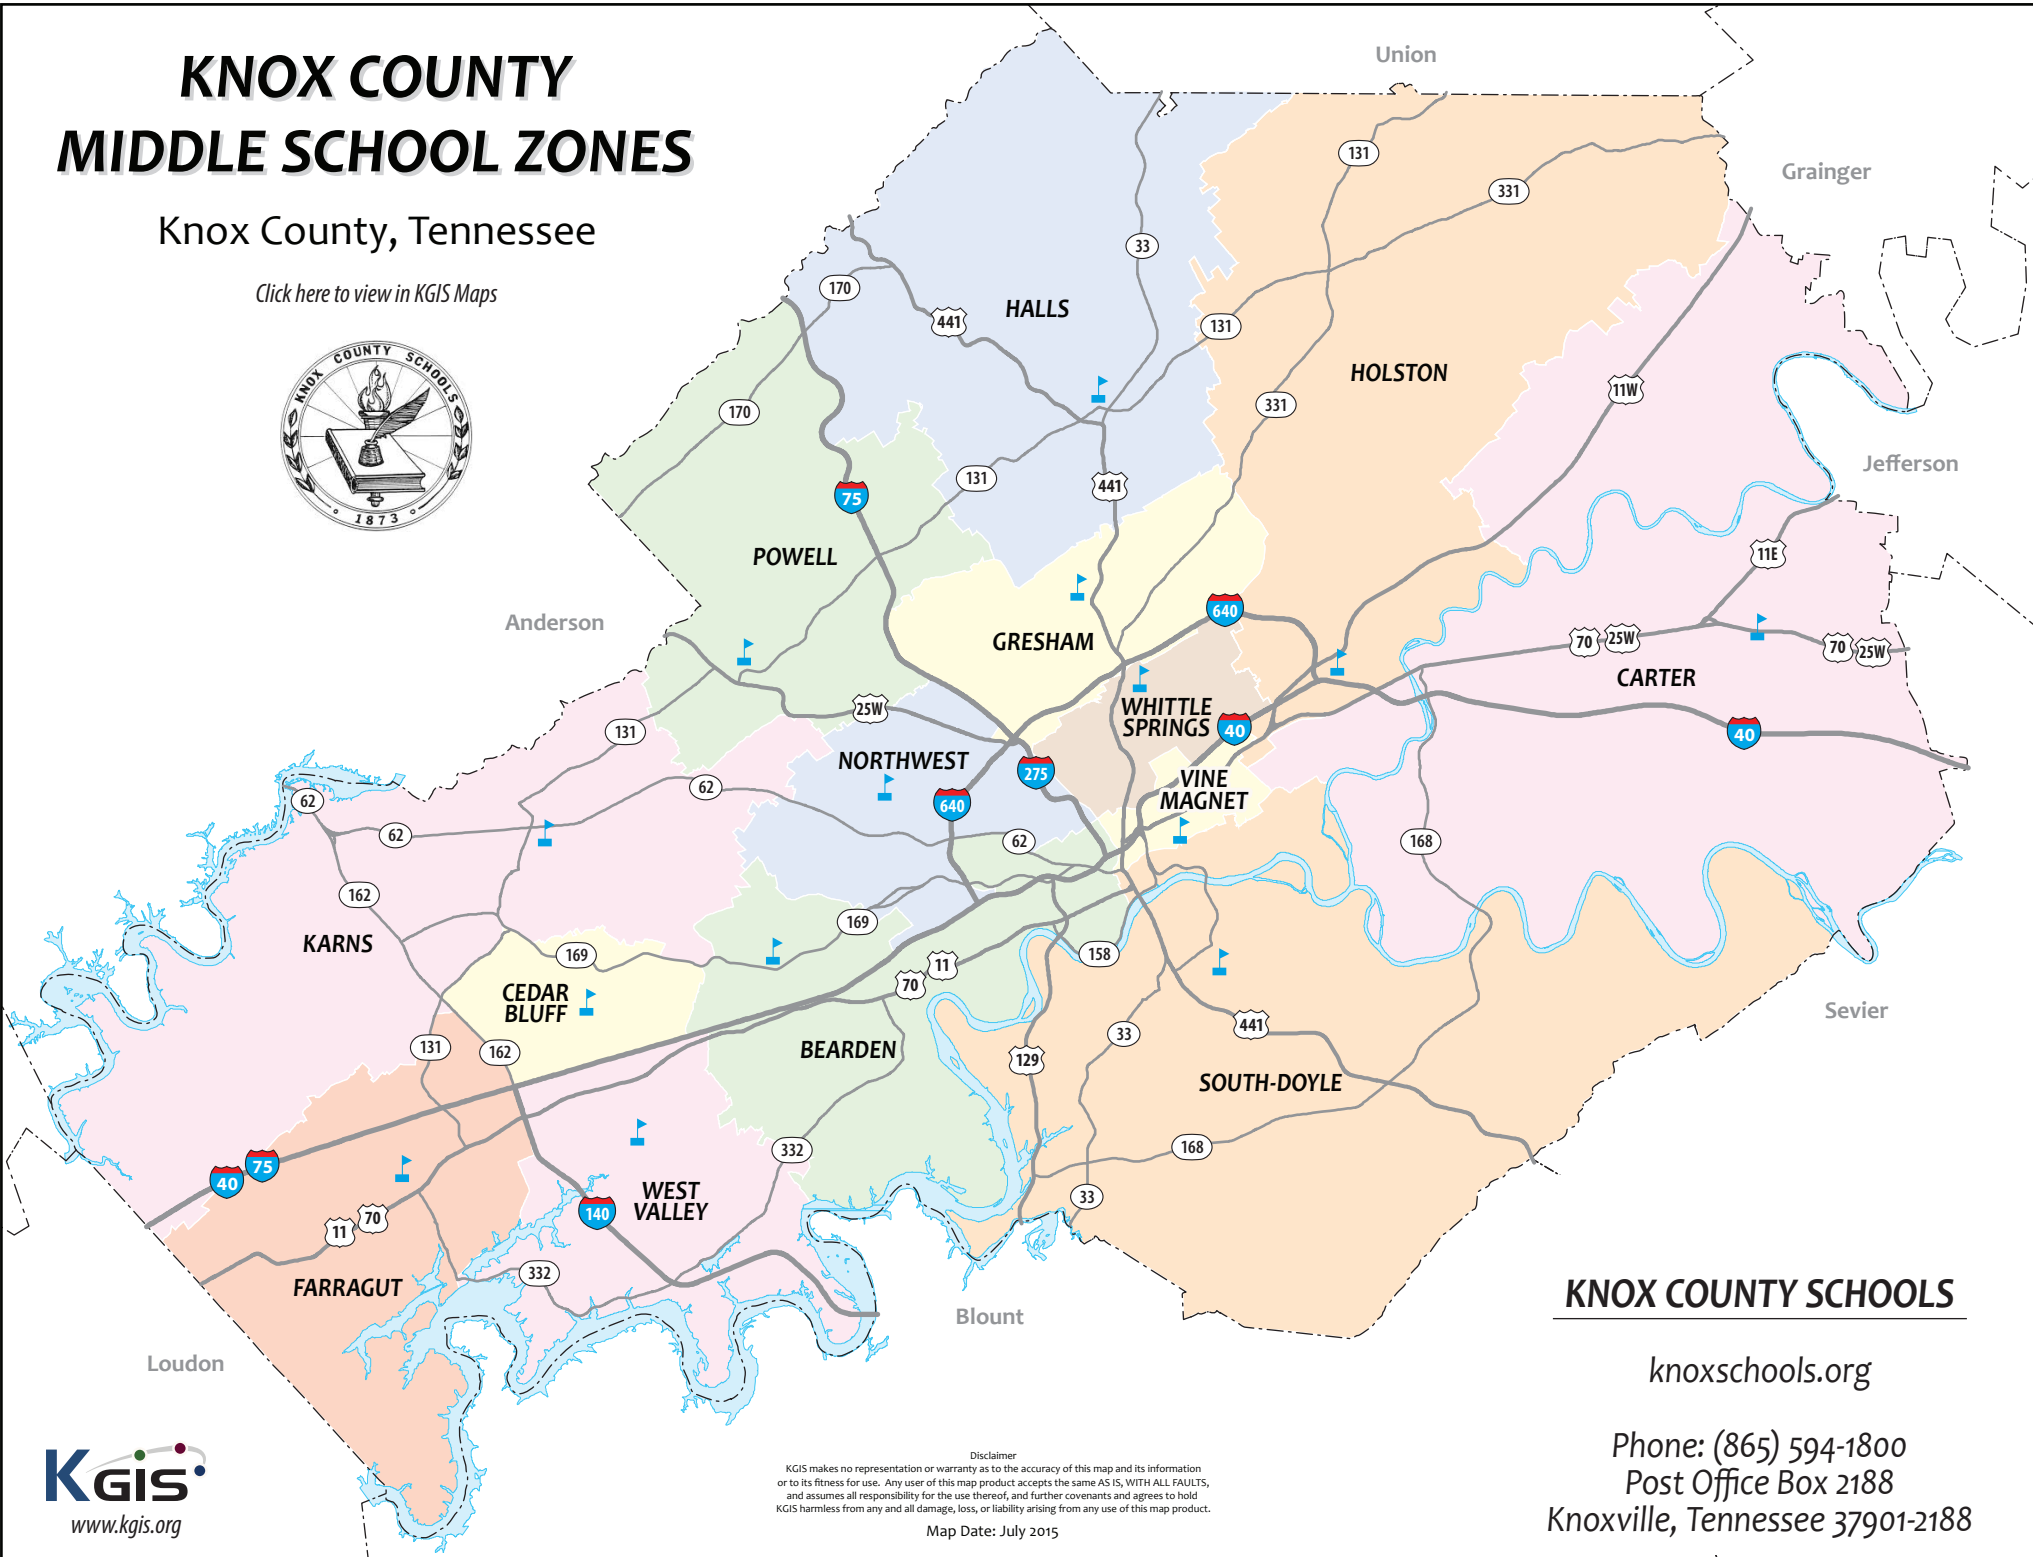

# KNOX COUNTY MIDDLE SCHOOL ZONES

Knox County, Tennessee

[Click here to view in KGIS Maps](#)

**KNOX COUNTY SCHOOLS**

[knoxschools.org](http://knoxschools.org)

Phone: (865) 594-1800

Post Office Box 2188

Knoxville, Tennessee 37901-2188