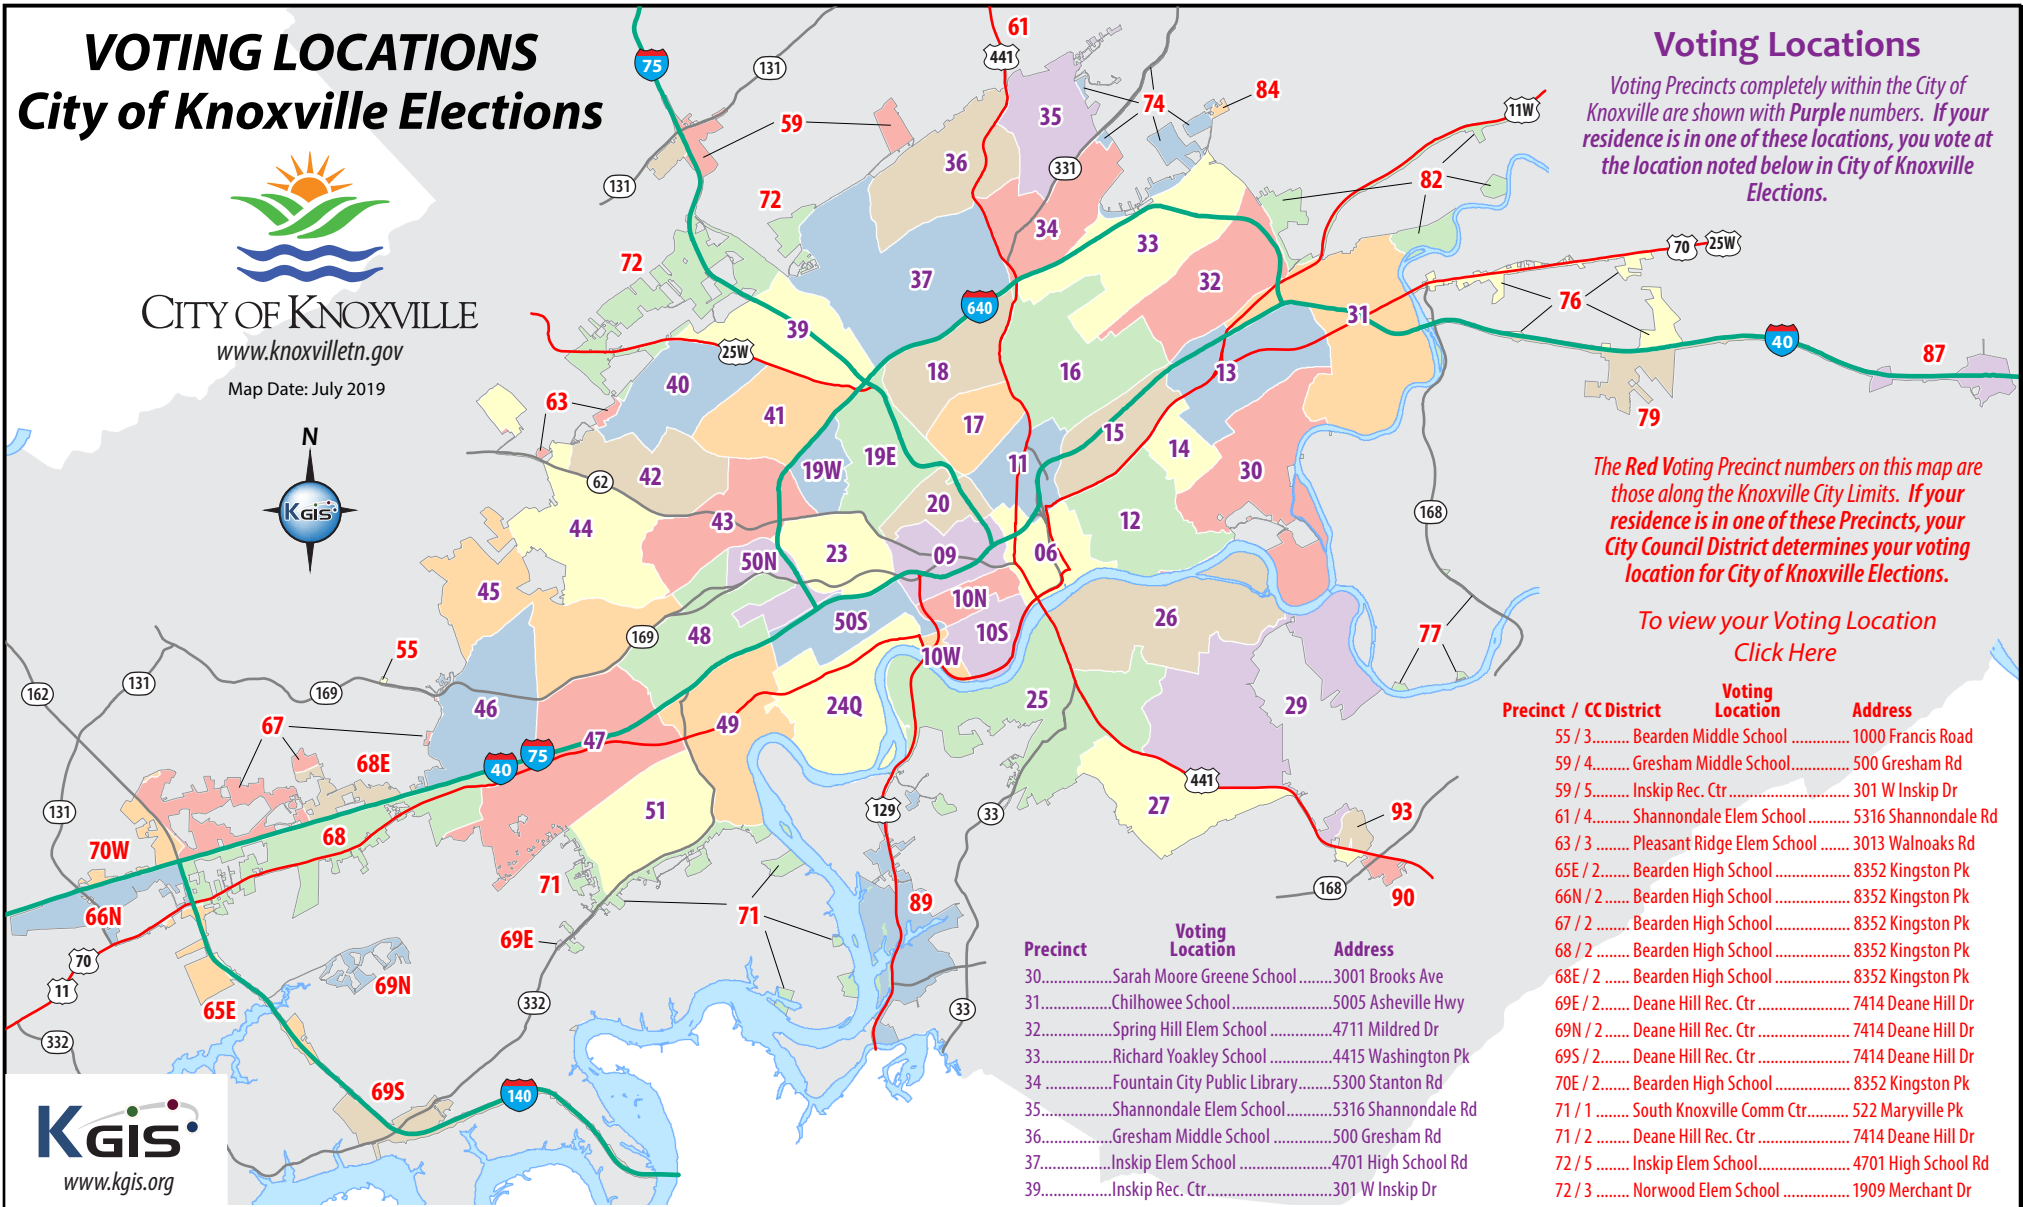

# VOTING LOCATIONS City of Knoxville Elections

CITY OF KNOXVILLE  
www.knoxvilletn.gov  
Map Date: July 2019

**Voting Locations**  
Voting Precincts completely within the City of Knoxville are shown with Purple numbers. If your residence is in one of these locations, you vote at the location noted below in City of Knoxville Elections.

The Red Voting Precinct numbers on this map are those along the Knoxville City Limits. If your residence is in one of these Precincts, your City Council District determines your voting location for City of Knoxville Elections.

To view your Voting Location  
[Click Here](#)

Precinct	Voting Location	Address
6.....	Green School	801 Lula Powell Dr
9.....	Eternal Life Harvest Ctr.	1801 Western Ave
10.....	Fort Sanders School	501 S Twenty First St
10S/W.....	Howard H. Baker Jr. Ctr.	1640 Cumberland Ave
11.....	Central United Methodist Ch	201 Third Ave
12.....	Eastport School	2036 Bethel Ave
13.....	Fair Garden School	400 Fern St
14.....	Austin-East High School	2800 ML King Jr Ave
15.....	John T. O'Connor Ctr.	611 Winona St
16.....	Larry Cox Senior Rec. Ctr.	3109 Ocoee Trl