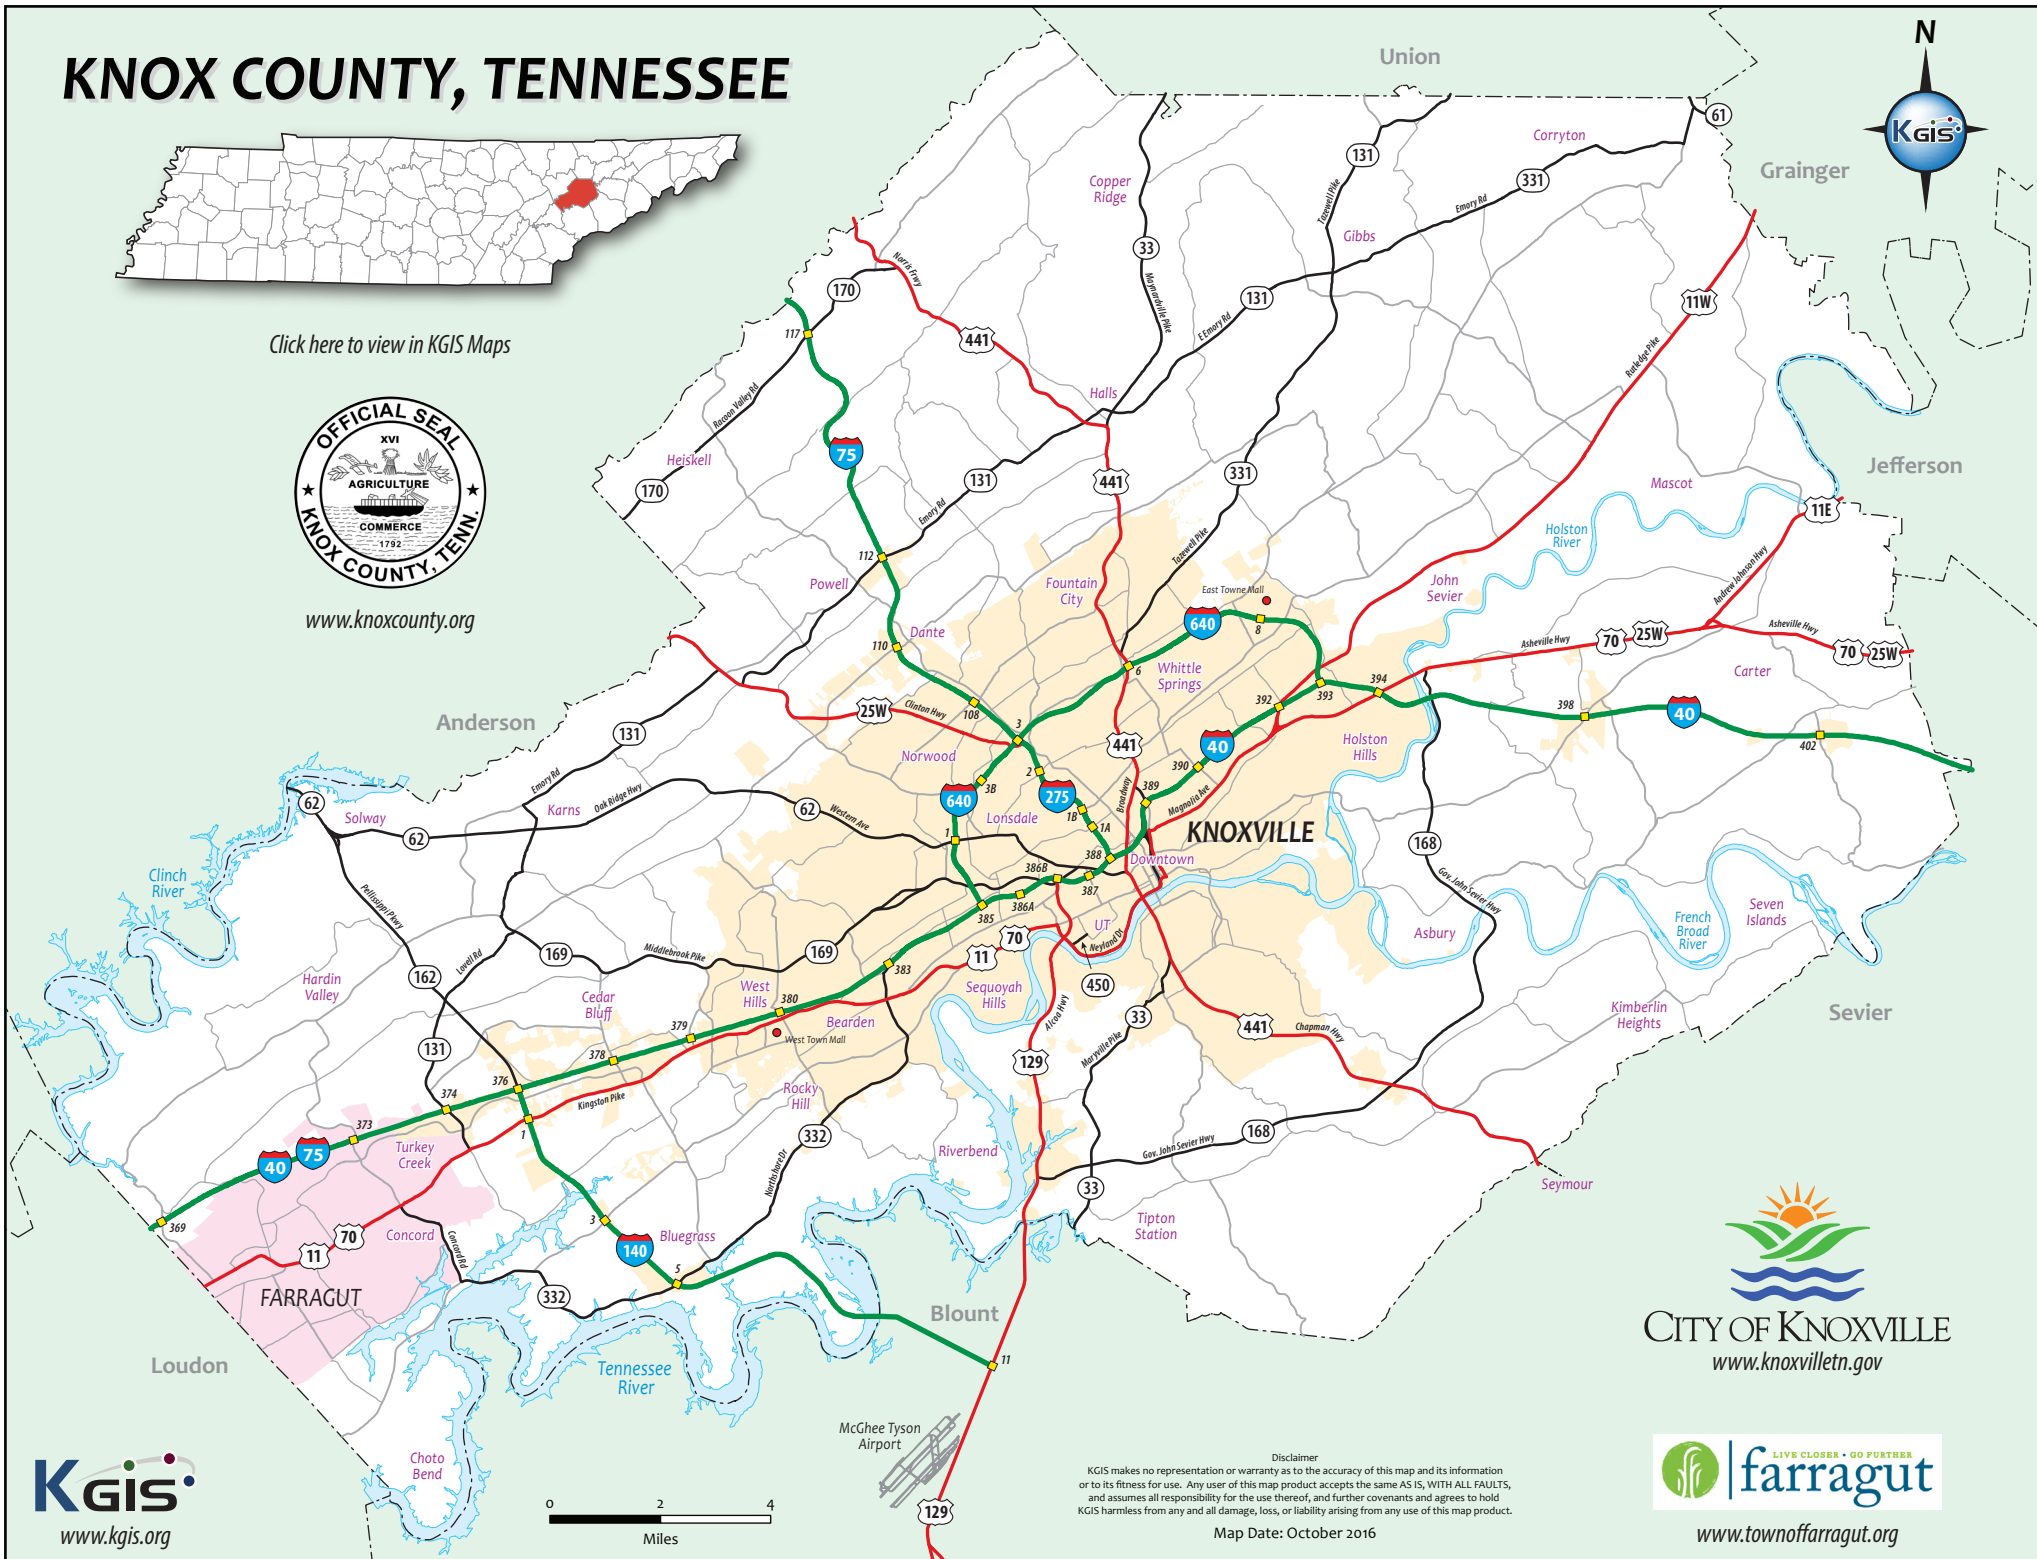

[Click here to view in KGIS Maps](#)

www.knoxcounty.org